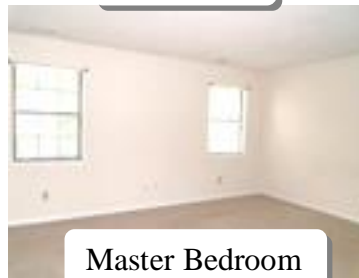

### LEASE FOR \$795/MONTH, 12 MONTHS MINIMUM

- + Townhome near Shelley Lake – Walk under Millbrook Rd – for today’s active lifestyle
- + Open plan with large Great room plus dining room for entertaining
- + Large kitchen with many cabinets plus a pantry
- + Two large bedrooms with great closet space and access to “buddy” bath
- + Recent frieze carpet on 1<sup>st</sup> and 2<sup>nd</sup> floors, updated kitchen flooring
- + Private back area with nice deck; also community pool;

Living Room

Dining area

Kitchen

Kitchen

Master Bedroom

Bedroom 2

For more information, please call  
**Sandy Ferguson, CRS, Senior Broker**  
Ammons Pittman GMAC Real Estate  
5821 Falls of Neuse Rd, Raleigh, 27609