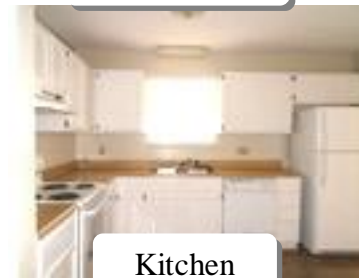

### LEASE FOR \$795/MONTH, 12 MONTHS MINIMUM

- + Townhome near Shelley Lake – Walk under Millbrook Rd – for today’s active lifestyle
- + Open plan with large Great room plus dining room for entertaining
- + Large kitchen with many cabinets plus a pantry
- + Two large bedrooms with great closet space and access to “buddy” bath
- + Recent frieze carpet on 1<sup>st</sup> and 2<sup>nd</sup> floors, updated kitchen flooring
- + Private back area with nice deck; also community pool;

Living Room

Dining area

Kitchen

Kitchen

Master Bedroom

Bedroom 2

For more information, please call  
**Sandy Ferguson, CRS, Senior Broker**  
Ammons Pittman GMAC Real Estate  
5821 Falls of Neuse Rd, Raleigh, 27609